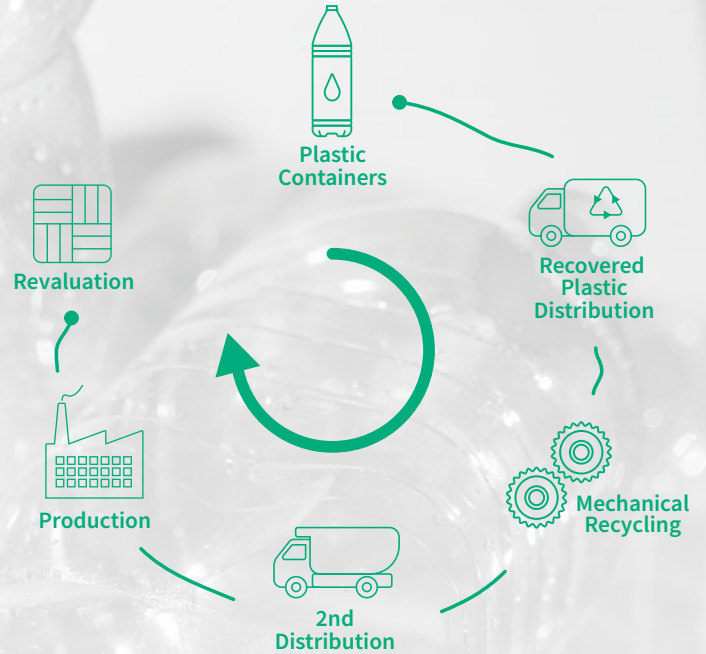

It's good to be green!

Style Studio are working hard to do more to benefit the environment.

That is why we have created a range of high-quality versatile recycled Roller & Vertical fabrics that have been developed using yarn that has been derived from post-consumer recycled plastic.

eco

Radiance asc eco Metallic Bronze