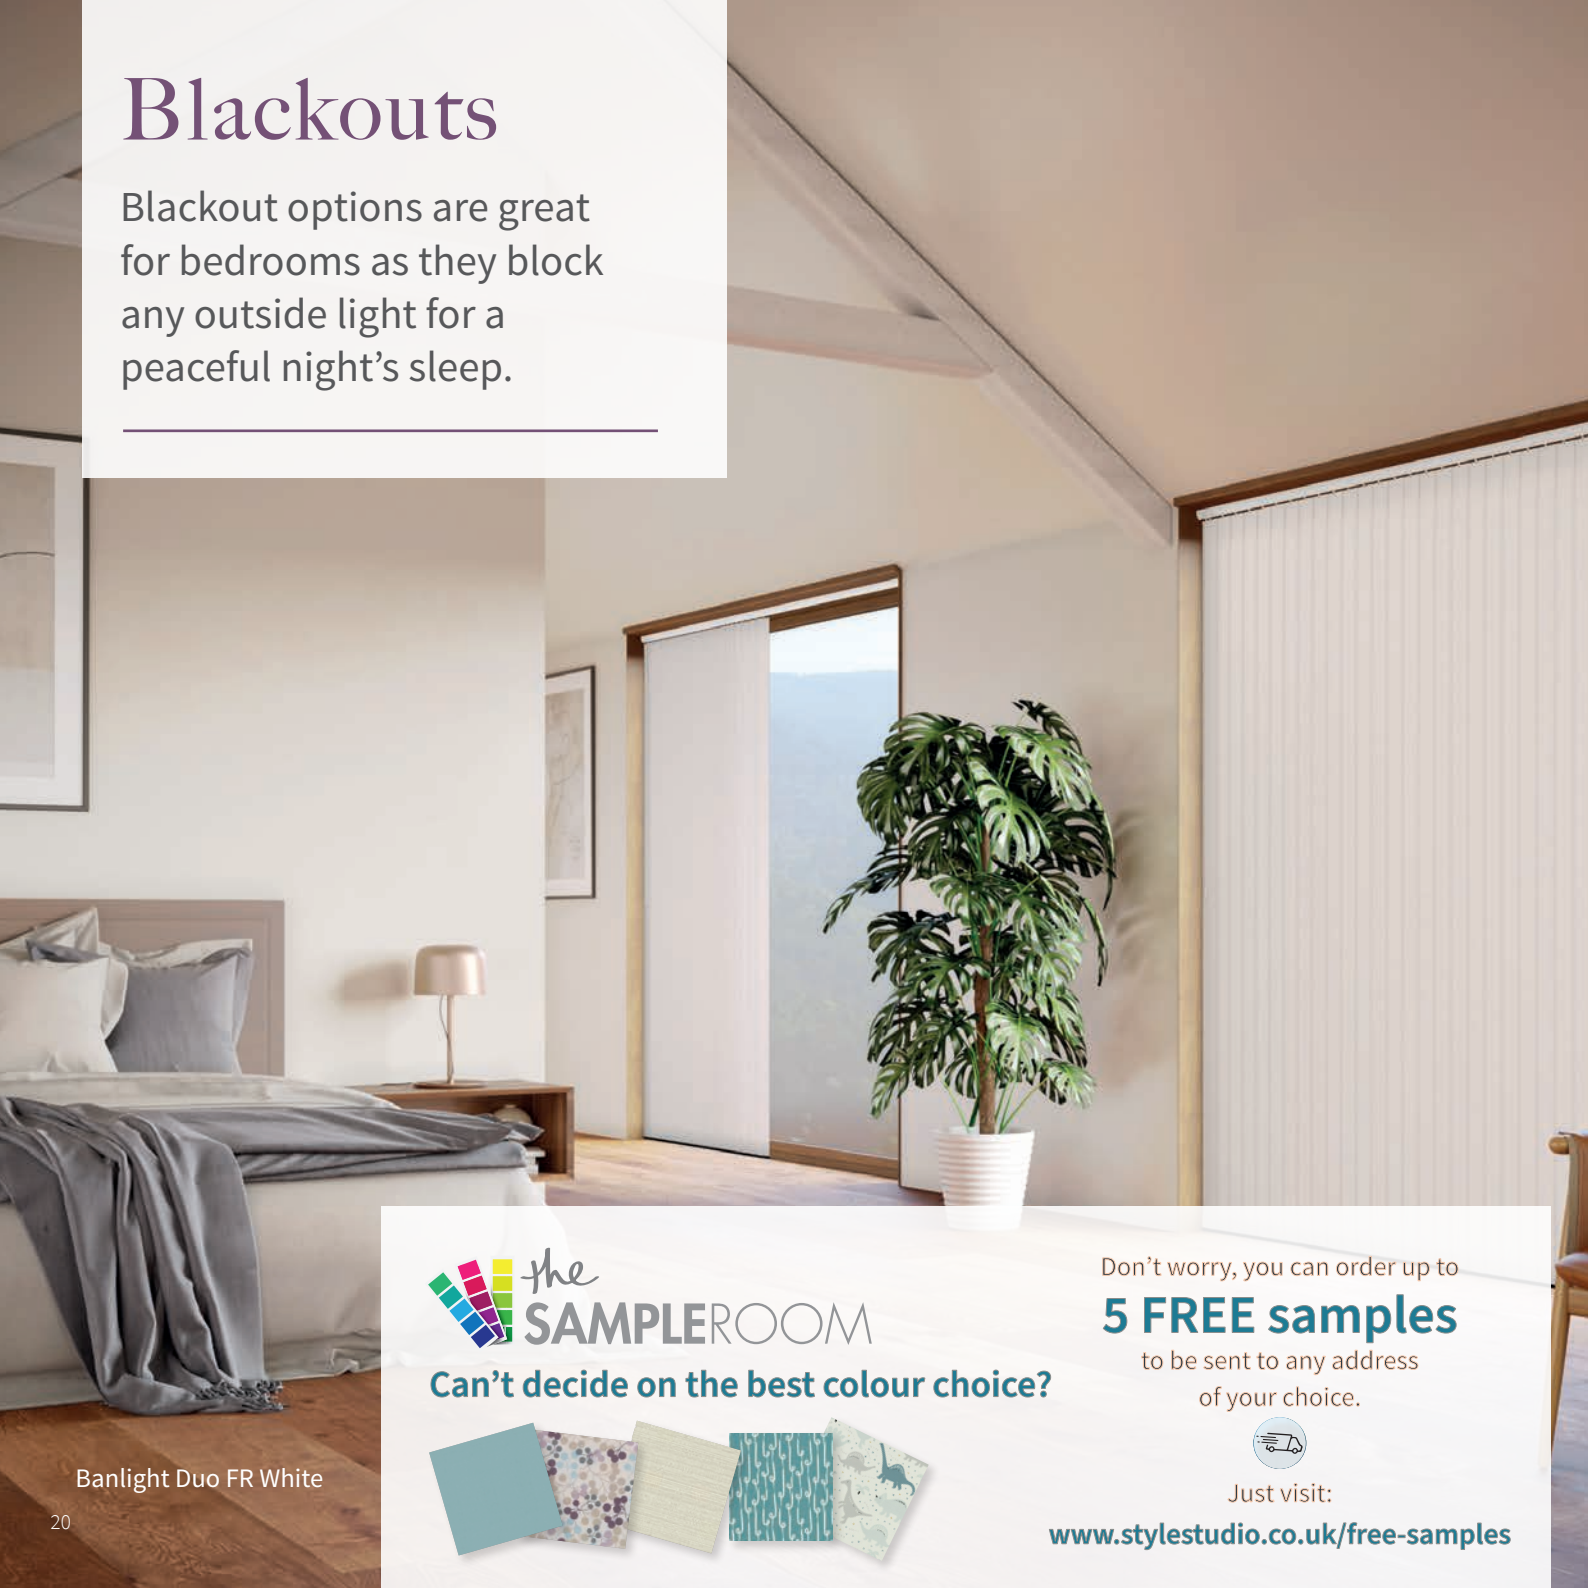

# Blackouts

Blackout options are great for bedrooms as they block any outside light for a peaceful night's sleep.

---

Can't decide on the best colour choice?

Don't worry, you can order up to  
**5 FREE samples**